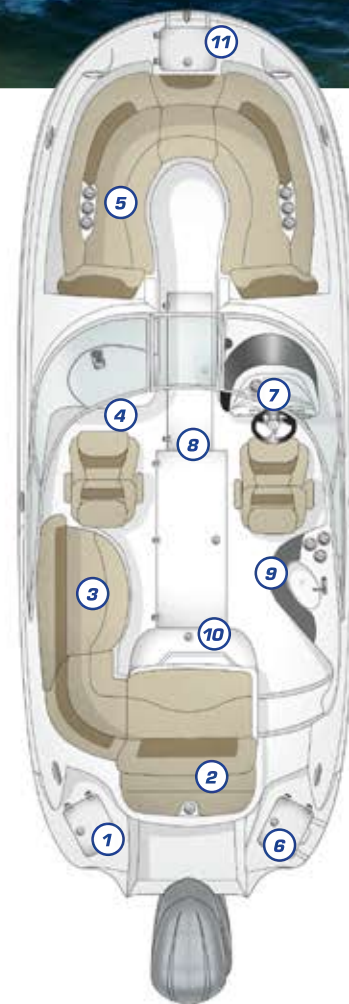

### SPECIFICATIONS:

LOA Rugged :	27' 6"
Beam :	8' 6"
Deadrise :	20°
Draft :	15"
Fuel Capacity :	64 Gal
Max Power :	300 HP
Occupancy :	13
Weight Capacity :	2,700 Lbs
Water Capacity :	19 Gal
Wet Weight:	5,600 Lbs

### HIGHLIGHTS

1. Insulated Aft Cooler/Storage
2. 3 Position Convertible Sunpad
3. Insulated Built-In Cooler/Storage
4. Enclosed Head Area
5. 100% Wood-Free Seating
6. Built-In 4-Step Boarding Ladder
7. Analog/Digital Gauges
8. Finished Fiberglass In-Floor Ski Storage w/ 2 Door Access
9. Entertainment Center w/ Corian Countertop
10. Large Trunk Storage
11. Built-In 4-Step Boarding Ladder