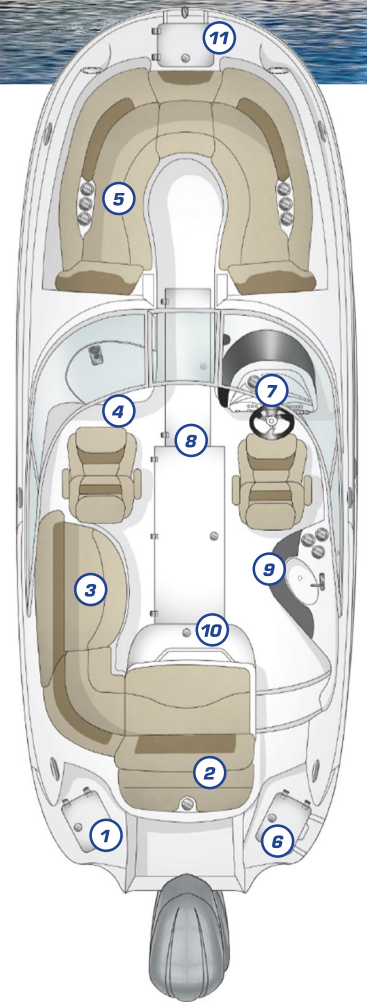

### SPECIFICATIONS:

LOA Rigged :	27' 6"
Beam :	8' 6"
Bridge Clearance :	51"
Deadrise :	20 deg.
Draft :	15"
Fuel Capacity :	64 gal
HP Range :	225 - 300 hp
Persons Capacity :	13
Weight Capacity :	2,700 lbs
Water Capacity :	12.5 gal
Wet Weight:	5,600 lbs

### HIGHLIGHTS

1. Insulated Aft Cooler/Storage
2. 3 Position Convertible Sunpad
3. Insulated Built-In Cooler/Storage
4. Enclosed Head Area
5. 100% Wood-Free Seating
6. Built-In 4-Step Boarding Ladder
7. Analog/Digital Guages
8. Finished Fiberglass In-Floor Ski Storage w/ 2 Door Access
9. Entertainment Center w/ Corian Countertop
10. Large Trunk Storage
11. Built-In 4-Step Boarding Ladder