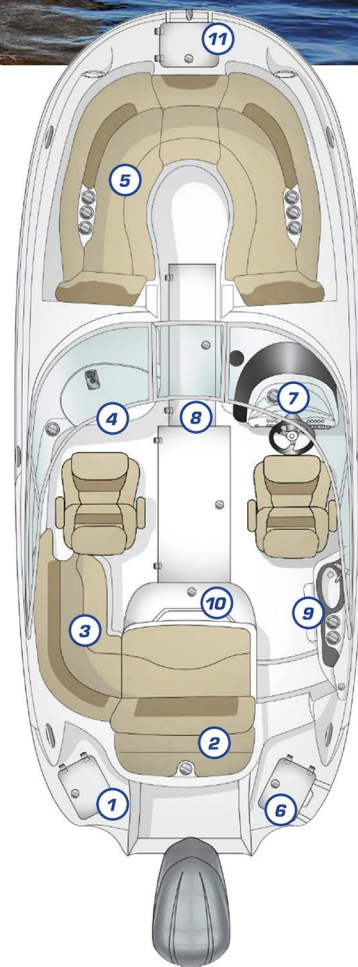

2400

SPORTDECK

SPECIFICATIONS:

LOA Rugged :	25' 6"
Beam :	8' 6"
Bridge Clearance :	51"
Deadrise :	20 deg.
Draft :	15"
Fuel Capacity :	48 gal
HP Range :	200 - 300 hp
Persons Capacity :	12
Weight Capacity :	2,400 lbs
Water Capacity :	12.5 gal
Wet Weight:	5,100 lbs

HIGHLIGHTS

1. Insulated Aft Cooler/Storage
2. 3 Position Convertible Sunpad
3. Insulated Built-In Cooler/Storage
4. Enclosed Head Area
5. 100% Wood-Free Seating
6. Built-In 4-Step Boarding Ladder
7. Analog/Digital Guages
8. Finished Fiberglass In-Floor Ski Storage w/ 2 Door Access
9. Removable Cooler Storage
10. Spacious Trunk Storage
11. Built-In 4-Step Boarding Ladder

STANDARD FEATURES:

HELM

- Analog/Digital Instrumentation
- Horn
- Hydraulic Steering w/ Tilt Helm
- Rocker Switches w/ Circuit Breaker Protection
- USB Charging Ports (3)
- Console Storage
- Sound System w/ AM/FM, Bluetooth, 4 Speakers, and Remote
- Walk-Thru Windshield

INTERIOR

- 100% Wood Free Seating
- Automatic Bilge Pump
- Battery Disconnect Switch

- Blue LED Courtesy Lights
- Under Seat Storage
- Cockpit Corian Countertop, Sink, SS Faucet
- Convertible Lounger (3-Position)
- Corian Countertop, Sink & Shower in Head
- Double Door / Under Floor Ski Storage
- Dual Battery Pre-Wire Configuration
- Dual Helm Seats w/ Flip Up Bolster, Swivel & Slider
- Molded Stern Swim/Fish Platform w/ Non-Skid
- Fiberglass Bow Storage (Port & Starboard)
- Fiberglass Non-Skid Cockpit w/ Overhead Drains
- Stainless Steel Latches - All Flush Deck Hatch Lids
- Oversized Stern Trunk Storage w/ Battery Access
- Freshwater Shower - Stern
- Head Compartment Interior Light
- In-Floor Storage - Finished Fiberglass
- Lockable Head Compartment