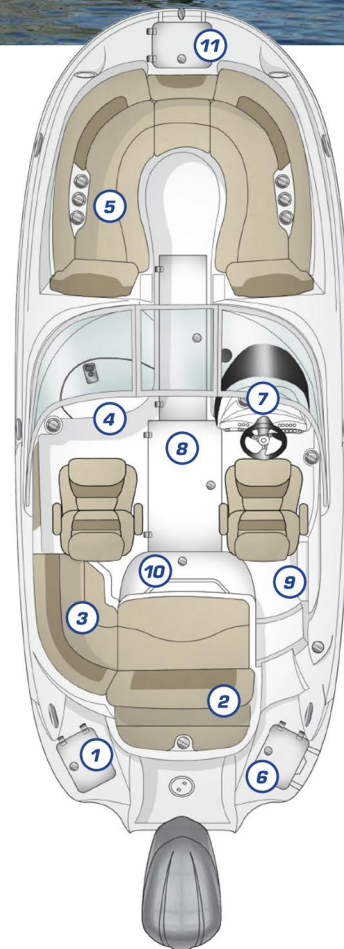

2200

SPORTDECK

SPECIFICATIONS:

LOA Rigged :	23' 6"
Beam :	8' 6"
Bridge Clearance :	51"
Deadrise :	20 deg.
Draft :	15"
Fuel Capacity :	48 gal
HP Range :	150 - 250 hp
Persons Capacity :	10
Weight Capacity :	2,100 lbs
Water Capacity :	12.5 gal
Wet Weight:	4,700 lbs

HIGHLIGHTS

1. Insulated Aft Cooler/Storage
2. 3 Position Convertible Sunpad
3. Insulated Built-In Cooler/Storage
4. Enclosed Head Area
5. 100% Wood-Free Seating
6. Built-In 4-Step Boarding Ladder
7. Analog/Digital Guages
8. Finished Fiberglass In-Floor Ski Storage w/ 2 Door Access
9. Removable Cooler Storage
10. Spacious Trunk Storage
11. Built-In 4-Step Boarding Ladder

STANDARD FEATURES:

HELM

- Analog/Digital Instrumentation
- Horn
- Hydraulic Steering w/ Tilt Helm
- Rocker Switches w/ Circuit Breaker Protection
- USB Charging Ports (3)
- Console Storage
- Sound System w/ AM/FM, Bluetooth, 4 Speakers, and Remote
- Walk-Thru Windshield

INTERIOR

- 100% Wood Free Seating
- Automatic Bilge Pump
- Battery Disconnect Switch

- Blue LED Courtesy Lights
- Under Seat Storage
- Cockpit Corian Countertop, Sink, SS Faucet
- Convertible Lounger (3-Position)
- Corian Countertop, Sink & Shower in Head
- Double Door / Under Floor Ski Storage
- Dual Battery Pre-Wire Configuration
- Dual Helm Seats w/ Flip Up Bolster, Swivel & Slider
- Molded Stern Swim/Fish Platform w/ Non-Skid
- Fiberglass Bow Storage (Port & Starboard)
- Fiberglass Non-Skid Cockpit w/ Overhead Drains
- Stainless Steel Latches - All Flush Deck Hatch Lids
- Oversized Stern Trunk Storage w/ Battery Access
- Freshwater Shower - Stern
- Head Compartment Interior Light
- In-Floor Storage - Finished Fiberglass
- Lockable Head Compartment