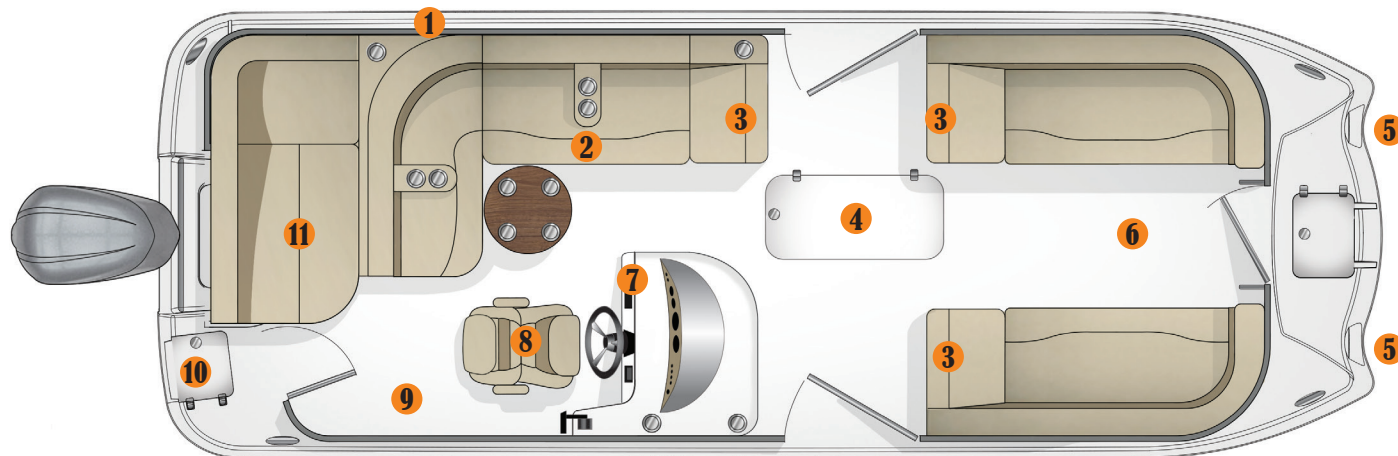

SPECIFICATIONS

Beam	8'6"
Deadrise	12 deg.
Draft - engine up	10"
Fuel Capacity	49 gal
HP Range	115HP - 250HP
Hull Weight	3500 lbs.
LOA	22'9"
Persons Capacity	12
Weight Capacity	1550
Wet Weight	4700 lbs

1. Electric Bimini Top
2. Wood Free Furniture
3. Built-In Chaise Lounge
4. Finished In-Floor Storage
5. Recessed Docking Lights
6. Level Floors for Safe Entry
7. AM/FM Stereo w/ USB/MP3 Port
8. Reclining Captain's Chair
9. Self Bailing Fiberglass Deck with Diamond Non-Skid for easy maintenance
10. Aft Boarding Ladder
11. Optional SunPad

Helm

12 Volt Receptacle.....	S
Command Fiberglass Console w/ Lockable Storage..	S
Compass	O
Fusion Premium Sound System - RA205, 400W	
Amp and Satellite Radio	O
Garmin EchoMap 43dv US Lakes Chart w/ P79	
Transducer	O
Garmin EchoMap 44dv US Blue Chart w/ P79	
Transducer	O
Horn	S
Hydraulic Steering w/ Tilt Helm.....	S
Instrumentation - Speedo, Tach, Fuel, Volt & Trim	
Gauges.....	S
LED Courtesy Light	S
Storage Compartment	S
Waterproof AM/FM Stereo w/ MP3 Jack/USB Port...	S
Windscreen w/Quick Release Fasteners.....	S

Stern Entry.....	S
Stern Freshwater Pressurized Washdown (6 gal)	O
Stern Privacy Enclosure for One Piece Sunpad.....	O
Under Seat Storage.....	S
Water Resistant Electrical System With Deutsch Connectors	S